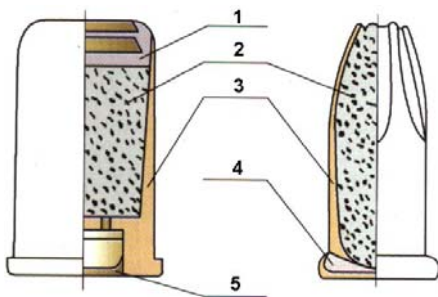

**Powder Actuated System-Power Loads**

Appearance	Model	Dia. x Length	Color	Powder	Power Level	
	S1	6.8 x 11	Black	Strongest	6	
	S1J		Red	Strong	5	
	Long strip		Yellow	Medium	4	
	Strip		Green	Low	3	
	Strip		White	Lowest	2	
	S2	10 x 18	Black	Supper strong	6	
	Drum		Red	Strong	5	
	S3	6.8 x 18	Black	Strongest	6	
			Red	Strong	5	
			Yellow	Medium	4	
			Green	Low	3	
	S4	6.3 x 12	Red	Strong	5	
	S4J		Yellow	Medium	4	
	Strip		Green	Low	3	
	Drum(G)		White	Lowest	2	
	Drum(T)		Green	Low	3	
	S42	6.3 x 10	Red	Strong	5	
			S42J	Yellow	Medium	4
			Strip	Green	Low	3
			S42G	White	Lowest	2
	S43	6.3 x 16	Black	Strong	6	
			Red	Medium	5	
			Yellow	Low	4	
			Green	Lowest	3	
	S5	5.6 x 16	Red	Strongest	5	
			Yellow	Strong	4	
			Green	Low	3	
			Brown	Low	2	
			Grey	Lowest	1	
	S52	5.6 x 16	Purple	Strong	6	
			Red	Medium	5	
			Yellow	Low	4	
			Green	Lowest	3	

- 1. Paper Gasket
- 2. Propellant
- 3. Cartridge Case
- 4. Triggering powder
- 5. Cannon Primer